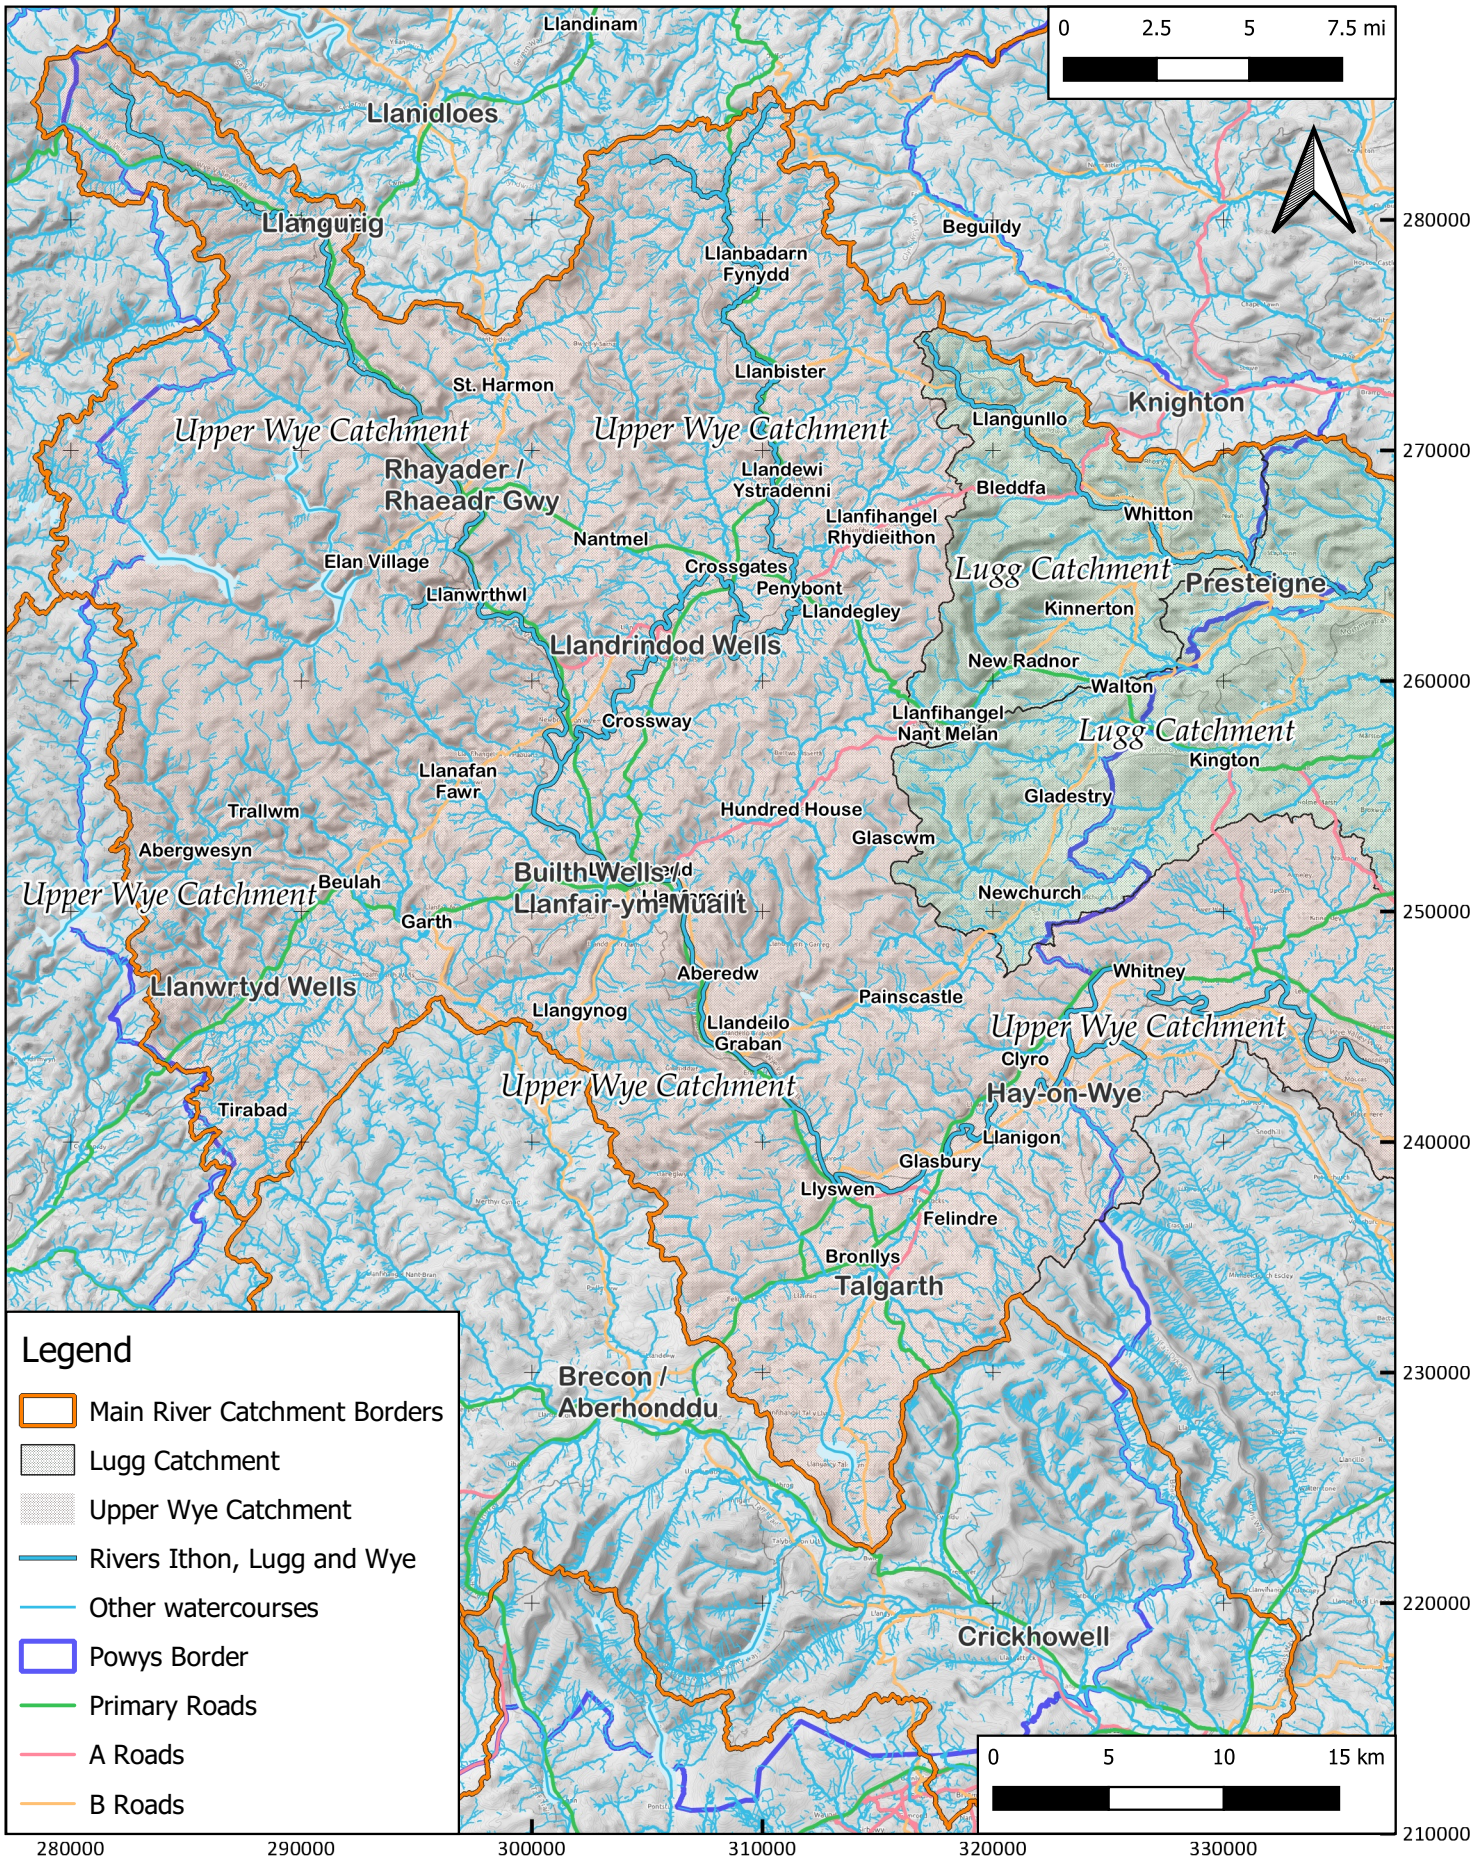

River Wye Water Quality Monitoring - Powys Section: Catchments for Citizen Science Project

V1.0 20210409

Produced by the Brecon & Radnor Branch of Campaign for the Protection of Rural Wales www.brecon-and-radnor-cprw.wales

Contains OS data © Crown copyright and database right 2021.

Contains Natural Resources Wales information © Natural Resources Wales and Database Right. All rights Reserved.

Base map © www.thunderforest.com, Data © www.osm.org/copyright